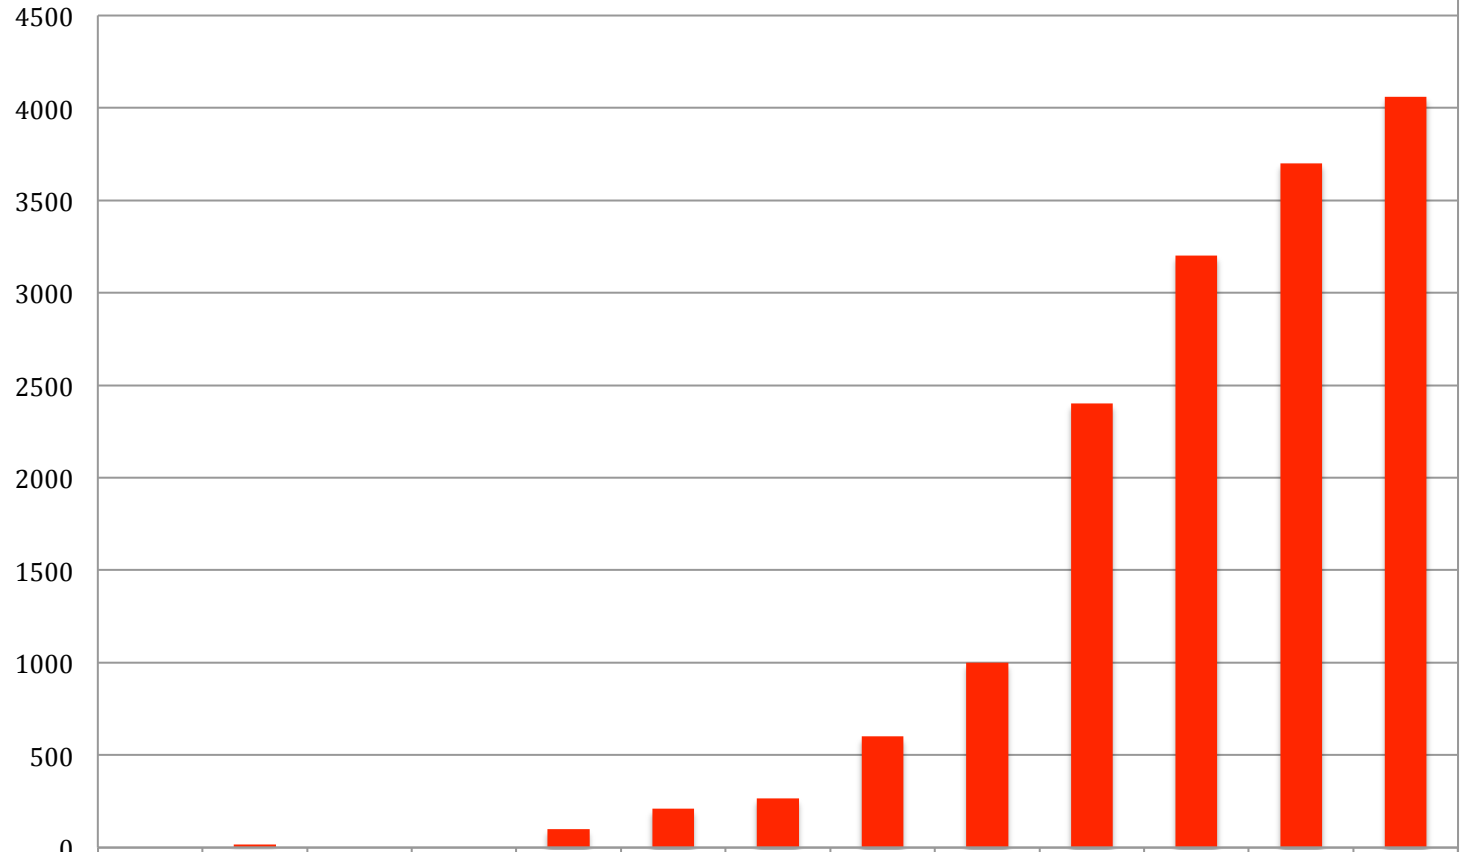

Observed WOFC Trestles numbers 2009 - April 2019.

Number of Trestles (length of single trestle = 3m)

■ WBC Observed number of 3x1m trestles (based on photographs, foot surveys and visual counts)

2009	2010	2011	2012	2013	2014	2015	2016	2017	2018/ Apr	2018/ Oct	2019/ Mar	2019/ Apr
0	15			100	210	267	600	1000	2400	3200	3700	4060